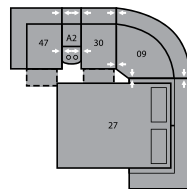

- A Seat Depth 21" / 53cm
- B Seat Height 19.5" / 50cm
- C Arm Height 24" / 61cm

51 Sofa Recliner
61 Power Sofa Recliner
91 x 39 x 40"
231 x 99 x 102cm
IA: 70" / 178cm

53 Loveseat Recliner
63 Power Loveseat Recliner
67 x 39 x 40"
170 x 99 x 102cm
IA: 46" / 117cm

46 RHF Recliner
66 RHF Power Recliner
34 x 39 x 40"
86 x 99 x 102cm

47 LHF Recliner
67 LHF Power Recliner
34 x 39 x 40"
86 x 99 x 102cm

26 LHF Sofabed 54"
72 x 39 x 40"
183 x 99 x 102cm

27 RHF Sofabed 54"
72 x 39 x 40"
183 x 99 x 102cm

A0 Storage Wedge 11°
17 x 39 x 36"
43 x 99 x 91cm

A1 Storage Wedge 45°
36 x 37 x 36"
91 x 94 x 91cm

A2 Storage Console
13 x 39 x 36"
33 x 99 x 91cm

MA
107 x 107"
272 x 272cm

MB
105 x 121"
267 x 307cm

MD
118 x 121"
300 x 307cm

ME
167 x 75"
424 x 191cm

MF
126 x 70"
320 x 178cm

MG
166 x 74"
422 x 188cm

MH
118 x 66"
300 x 168cm

Configurations measured in full recline.