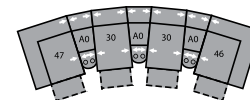

- A Seat Depth 21" / 53cm
- B Seat Height 19.5" / 50cm
- C Arm Height 24" / 61cm

51 Sofa Recliner
61 Power Sofa Recliner
91 x 39 x 40"
231 x 99 x 102cm
IA: 70" / 178cm

53 Loveseat Recliner
63 Power Loveseat Recliner
67 x 39 x 40"
170 x 99 x 102cm
IA: 46" / 117cm

46 RHF Recliner
66 RHF Power Recliner
34 x 39 x 40"
86 x 99 x 102cm

47 LHF Recliner
67 LHF Power Recliner
34 x 39 x 40"
86 x 99 x 102cm

26 LHF Sofabed 54"
72 x 39 x 40"
183 x 99 x 102cm

27 RHF Sofabed 54"
72 x 39 x 40"
183 x 99 x 102cm

A0 Storage Wedge 11°
17 x 39 x 36"
43 x 99 x 91cm

A1 Storage Wedge 45°
36 x 37 x 36"
91 x 94 x 91cm

A2 Storage Console
13 x 39 x 36"
33 x 99 x 91cm

MA
107 x 107"
272 x 272cm

MB
105 x 121"
267 x 307cm

MD
118 x 121"
300 x 307cm

ME
167 x 75"
424 x 191cm

MF
126 x 70"
320 x 178cm

MG
166 x 74"
422 x 188cm

MH
118 x 66"
300 x 168cm

Configurations measured in full recline.