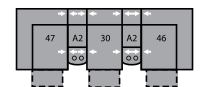

- A Seat Depth 21" / 53cm
- B Seat Height 19.5" / 50cm
- C Arm Height 24" / 61cm

51 Sofa Recliner
61 Power Sofa Recliner
91 x 39 x 40"
231 x 99 x 102cm
IA: 70" / 178cm

53 Loveseat Recliner
63 Power Loveseat Recliner
67 x 39 x 40"
170 x 99 x 102cm
IA: 46" / 117cm

46 RHF Recliner
66 RHF Power Recliner
34 x 39 x 40"
86 x 99 x 102cm

47 LHF Recliner
67 LHF Power Recliner
34 x 39 x 40"
86 x 99 x 102cm

26 LHF Sofabed 54"
72 x 39 x 40"
183 x 99 x 102cm

27 RHF Sofabed 54"
72 x 39 x 40"
183 x 99 x 102cm

A0 Storage Wedge 11°
17 x 39 x 36"
43 x 99 x 91cm

A1 Storage Wedge 45°
36 x 37 x 36"
91 x 94 x 91cm

A2 Storage Console
13 x 39 x 36"
33 x 99 x 91cm

MA
107 x 107"
272 x 272cm

MB
105 x 121"
267 x 307cm

MD
118 x 121"
300 x 307cm

ME
167 x 75"
424 x 191cm

MF
126 x 70"
320 x 178cm

MG
166 x 74"
422 x 188cm

MH
118 x 66"
300 x 168cm

Configurations measured in full recline.