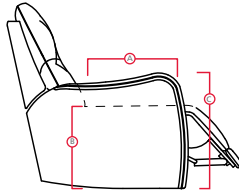

51 Sofa Recliner

41104 CHARLESTON

Printed in Canada 11/16

PALLISER[®]
My Home, My Style, My Way™

41104 CHARLESTON

PALLISER[®]
My Home, My Style, My Way™

DIMENSIONS SHOWN AS WIDTH X DEPTH X HEIGHT.
SPECIFICATIONS ARE CORRECT AT TIME OF PRINTING AND ARE SUBJECT TO CHANGE WITHOUT NOTICE.
LHF – LEFT HAND FACING RHF – RIGHT HAND FACING IA – INSIDE ARM TO INSIDE ARM

- A Seat Depth 21" / 53cm
- B Seat Height 19.5" / 50cm
- C Arm Height 24" / 61cm

51 Sofa Recliner
61 Power Sofa Recliner
91 x 39 x 40"
231 x 99 x 102cm
IA: 70" / 178cm

53 Loveseat Recliner
63 Power Loveseat Recliner
67 x 39 x 40"
170 x 99 x 102cm
IA: 46" / 117cm