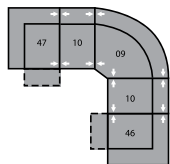

31 Power Wallhugger Recliner
35 Wallhugger Recliner
42 x 39 x 40"
107 x 99 x 102cm
IA: 20" / 51cm

32 Rocker Recliner
39 Power Rocker Recliner
42 x 39 x 40"
107 x 99 x 102cm
IA: 20" / 51cm

33 Swivel Rocker Recliner
42 x 39 x 41"
107 x 99 x 104cm
IA: 20" / 51cm

46 RHF Recliner
66 RHF Power Recliner
34 x 39 x 40"
86 x 99 x 102cm

47 LHF Recliner
67 LHF Power Recliner
34 x 39 x 40"
86 x 99 x 102cm

26 LHF Sofabed 54"
72 x 39 x 40"
183 x 99 x 102cm

27 RHF Sofabed 54"
72 x 39 x 40"
183 x 99 x 102cm

A0 Storage Wedge 11°
17 x 39 x 36"
43 x 99 x 91cm

A1 Storage Wedge 45°
36 x 37 x 36"
91 x 94 x 91cm

A2 Storage Console
13 x 39 x 36"
33 x 99 x 91cm

MA
107 x 107"
272 x 272cm

MB
105 x 121"
267 x 307cm

MD
118 x 121"
300 x 307cm

ME
167 x 75"
424 x 191cm

MF
126 x 70"
320 x 178cm

MG
166 x 74"
422 x 188cm

MH
118 x 66"
300 x 168cm

Configurations measured in full recline.