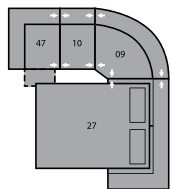

31 Power Wallhugger Recliner
35 Wallhugger Recliner
42 x 39 x 40"
107 x 99 x 102cm
IA: 20" / 51cm

32 Rocker Recliner
39 Power Rocker Recliner
42 x 39 x 40"
107 x 99 x 102cm
IA: 20" / 51cm

33 Swivel Rocker Recliner
42 x 39 x 41"
107 x 99 x 104cm
IA: 20" / 51cm

46 RHF Recliner
66 RHF Power Recliner
34 x 39 x 40"
86 x 99 x 102cm

47 LHF Recliner
67 LHF Power Recliner
34 x 39 x 40"
86 x 99 x 102cm

26 LHF Sofabed 54"
72 x 39 x 40"
183 x 99 x 102cm

27 RHF Sofabed 54"
72 x 39 x 40"
183 x 99 x 102cm

A0 Storage Wedge 11°
17 x 39 x 36"
43 x 99 x 91cm

A1 Storage Wedge 45°
36 x 37 x 36"
91 x 94 x 91cm

A2 Storage Console
13 x 39 x 36"
33 x 99 x 91cm

MA
107 x 107"
272 x 272cm

MB
105 x 121"
267 x 307cm

MD
118 x 121"
300 x 307cm

ME
167 x 75"
424 x 191cm

MF
126 x 70"
320 x 178cm

MG
166 x 74"
422 x 188cm

MH
118 x 66"
300 x 168cm

Configurations measured in full recline.