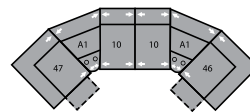

- A Seat Depth 21" / 53cm
- B Seat Height 19.5" / 50cm
- C Arm Height 24" / 61cm

51 Sofa Recliner
61 Power Sofa Recliner
91 x 39 x 40"
231 x 99 x 102cm
IA: 70" / 178cm

53 Loveseat Recliner
63 Power Loveseat Recliner
67 x 39 x 40"
170 x 99 x 102cm
IA: 46" / 117cm

46 RHF Recliner
66 RHF Power Recliner
34 x 39 x 40"
86 x 99 x 102cm

47 LHF Recliner
67 LHF Power Recliner
34 x 39 x 40"
86 x 99 x 102cm

26 LHF Sofabed 54"
72 x 39 x 40"
183 x 99 x 102cm

27 RHF Sofabed 54"
72 x 39 x 40"
183 x 99 x 102cm

A0 Storage Wedge 11°
17 x 39 x 36"
43 x 99 x 91cm

A1 Storage Wedge 45°
36 x 37 x 36"
91 x 94 x 91cm

A2 Storage Console
13 x 39 x 36"
33 x 99 x 91cm

MA
107 x 107"
272 x 272cm

MB
105 x 121"
267 x 307cm

MD
118 x 121"
300 x 307cm

ME
167 x 75"
424 x 191cm

MF
126 x 70"
320 x 178cm

MG
166 x 74"
422 x 188cm

MH
118 x 66"
300 x 168cm

Configurations measured in full recline.