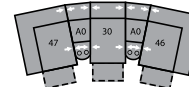

- A Seat Depth 21" / 53cm
- B Seat Height 19.5" / 50cm
- C Arm Height 24" / 61cm

51 Sofa Recliner
61 Power Sofa Recliner
91 x 39 x 40"
231 x 99 x 102cm
IA: 70" / 178cm

53 Loveseat Recliner
63 Power Loveseat Recliner
67 x 39 x 40"
170 x 99 x 102cm
IA: 46" / 117cm

46 RHF Recliner
66 RHF Power Recliner
34 x 39 x 40"
86 x 99 x 102cm

47 LHF Recliner
67 LHF Power Recliner
34 x 39 x 40"
86 x 99 x 102cm

26 LHF Sofabed 54"
72 x 39 x 40"
183 x 99 x 102cm

27 RHF Sofabed 54"
72 x 39 x 40"
183 x 99 x 102cm

A0 Storage Wedge 11°
17 x 39 x 36"
43 x 99 x 91cm

A1 Storage Wedge 45°
36 x 37 x 36"
91 x 94 x 91cm

A2 Storage Console
13 x 39 x 36"
33 x 99 x 91cm

MA
107 x 107"
272 x 272cm

MB
105 x 121"
267 x 307cm

MD
118 x 121"
300 x 307cm

ME
167 x 75"
424 x 191cm

MF
126 x 70"
320 x 178cm

MG
166 x 74"
422 x 188cm

MH
118 x 66"
300 x 168cm

Configurations measured in full recline.