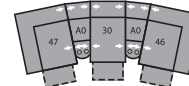

32 Rocker Recliner  
39 Power Rocker Recliner  
43 x 39 x 40"  
109 x 99 x 102cm

33 Swivel Rocker Recliner  
43 x 39 x 41"  
109 x 99 x 104cm

46 RHF Recliner  
66 RHF Power Recliner  
34 x 39 x 40"  
86 x 99 x 102cm

47 LHF Recliner  
67 LHF Power Recliner  
34 x 39 x 40"  
86 x 99 x 102cm

A0 Storage Wedge 11°  
17 x 39 x 36"  
43 x 99 x 91cm

A1 Storage Wedge 45°  
36 x 37 x 36"  
91 x 94 x 91cm

A2 Storage Console  
13 x 39 x 36"  
33 x 99 x 91cm

MA – 47/10/09/10/46  
106 x 106"  
269 x 269cm

MB – 47/10/09/27  
104 x 120"  
264 x 305cm

MD – 47/A2/30/09/27  
117 x 120"  
297 x 305cm

ME – 47/A1/10/10/A1/46  
164 x 77"  
417 x 193cm

MF – 47/A0/30/A0/46  
126 x 70"  
320 x 178cm

MG – 47/A0/30/A0/30/A0/46  
164 x 74"  
417 x 188cm

MH – 47/A2/30/A2/46  
117 x 65"  
297 x 165cm

Configurations measured in full recline.