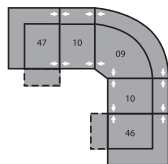

32 Rocker Recliner  
39 Power Rocker Recliner  
43 x 39 x 40"  
109 x 99 x 102cm

33 Swivel Rocker Recliner  
43 x 39 x 41"  
109 x 99 x 104cm

46 RHF Recliner  
66 RHF Power Recliner  
34 x 39 x 40"  
86 x 99 x 102cm

47 LHF Recliner  
67 LHF Power Recliner  
34 x 39 x 40"  
86 x 99 x 102cm

A0 Storage Wedge 11°  
17 x 39 x 36"  
43 x 99 x 91cm

A1 Storage Wedge 45°  
36 x 37 x 36"  
91 x 94 x 91cm

A2 Storage Console  
13 x 39 x 36"  
33 x 99 x 91cm

MA – 47/10/09/10/46  
106 x 106"  
269 x 269cm

MB – 47/10/09/27  
104 x 120"  
264 x 305cm

MD – 47/A2/30/09/27  
117 x 120"  
297 x 305cm

ME – 47/A1/10/10/A1/46  
164 x 77"  
417 x 193cm

MF – 47/A0/30/A0/46  
126 x 70"  
320 x 178cm

MG – 47/A0/30/A0/30/A0/46  
164 x 74"  
417 x 188cm

MH – 47/A2/30/A2/46  
117 x 65"  
297 x 165cm

Configurations measured in full recline.