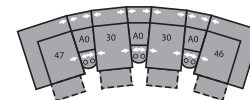

32 Rocker Recliner  
39 Power Rocker Recliner  
43 x 39 x 40"  
109 x 99 x 102cm

33 Swivel Rocker Recliner  
43 x 39 x 41"  
109 x 99 x 104cm

46 RHF Recliner  
66 RHF Power Recliner  
34 x 39 x 40"  
86 x 99 x 102cm

47 LHF Recliner  
67 LHF Power Recliner  
34 x 39 x 40"  
86 x 99 x 102cm

A0 Storage Wedge 11°  
17 x 39 x 36"  
43 x 99 x 91cm

A1 Storage Wedge 45°  
36 x 37 x 36"  
91 x 94 x 91cm

A2 Storage Console  
13 x 39 x 36"  
33 x 99 x 91cm

MA – 47/10/09/10/46  
106 x 106"  
269 x 269cm

MB – 47/10/09/27  
104 x 120"  
264 x 305cm

MD – 47/A2/30/09/27  
117 x 120"  
297 x 305cm

ME – 47/A1/10/10/A1/46  
164 x 77"  
417 x 193cm

MF – 47/A0/30/A0/46  
126 x 70"  
320 x 178cm

MG – 47/A0/30/A0/30/A0/46  
164 x 74"  
417 x 188cm

MH – 47/A2/30/A2/46  
117 x 65"  
297 x 165cm

Configurations measured in full recline.