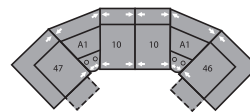

32 Rocker Recliner  
39 Power Rocker Recliner  
43 x 39 x 40"  
109 x 99 x 102cm

33 Swivel Rocker Recliner  
43 x 39 x 41"  
109 x 99 x 104cm

46 RHF Recliner  
66 RHF Power Recliner  
34 x 39 x 40"  
86 x 99 x 102cm

47 LHF Recliner  
67 LHF Power Recliner  
34 x 39 x 40"  
86 x 99 x 102cm

A0 Storage Wedge 11°  
17 x 39 x 36"  
43 x 99 x 91cm

A1 Storage Wedge 45°  
36 x 37 x 36"  
91 x 94 x 91cm

A2 Storage Console  
13 x 39 x 36"  
33 x 99 x 91cm

MA – 47/10/09/10/46  
106 x 106"  
269 x 269cm

MB – 47/10/09/27  
104 x 120"  
264 x 305cm

MD – 47/A2/30/09/27  
117 x 120"  
297 x 305cm

ME – 47/A1/10/10/A1/46  
164 x 77"  
417 x 193cm

MF – 47/A0/30/A0/46  
126 x 70"  
320 x 178cm

MG – 47/A0/30/A0/30/A0/46  
164 x 74"  
417 x 188cm

MH – 47/A2/30/A2/46  
117 x 65"  
297 x 165cm

Configurations measured in full recline.