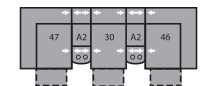

32 Rocker Recliner  
39 Power Rocker Recliner  
43 x 39 x 40"  
109 x 99 x 102cm

33 Swivel Rocker Recliner  
43 x 39 x 41"  
109 x 99 x 104cm

46 RHF Recliner  
66 RHF Power Recliner  
34 x 39 x 40"  
86 x 99 x 102cm

47 LHF Recliner  
67 LHF Power Recliner  
34 x 39 x 40"  
86 x 99 x 102cm

A0 Storage Wedge 11°  
17 x 39 x 36"  
43 x 99 x 91cm

A1 Storage Wedge 45°  
36 x 37 x 36"  
91 x 94 x 91cm

A2 Storage Console  
13 x 39 x 36"  
33 x 99 x 91cm

MA – 47/10/09/10/46  
106 x 106"  
269 x 269cm

MB – 47/10/09/27  
104 x 120"  
264 x 305cm

MD – 47/A2/30/09/27  
117 x 120"  
297 x 305cm

ME – 47/A1/10/10/A1/46  
164 x 77"  
417 x 193cm

MF – 47/A0/30/A0/46  
126 x 70"  
320 x 178cm

MG – 47/A0/30/A0/30/A0/46  
164 x 74"  
417 x 188cm

MH – 47/A2/30/A2/46  
117 x 65"  
297 x 165cm

Configurations measured in full recline.