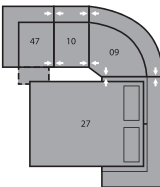

32 Rocker Recliner  
39 Power Rocker Recliner  
43 x 39 x 40"  
109 x 99 x 102cm

33 Swivel Rocker Recliner  
43 x 39 x 41"  
109 x 99 x 104cm

46 RHF Recliner  
66 RHF Power Recliner  
34 x 39 x 40"  
86 x 99 x 102cm

47 LHF Recliner  
67 LHF Power Recliner  
34 x 39 x 40"  
86 x 99 x 102cm

A0 Storage Wedge 11°  
17 x 39 x 36"  
43 x 99 x 91cm

A1 Storage Wedge 45°  
36 x 37 x 36"  
91 x 94 x 91cm

A2 Storage Console  
13 x 39 x 36"  
33 x 99 x 91cm

MA – 47/10/09/10/46  
106 x 106"  
269 x 269cm

MB – 47/10/09/27  
104 x 120"  
264 x 305cm

MD – 47/A2/30/09/27  
117 x 120"  
297 x 305cm

ME – 47/A1/10/10/A1/46  
164 x 77"  
417 x 193cm

MF – 47/A0/30/A0/46  
126 x 70"  
320 x 178cm

MG – 47/A0/30/A0/30/A0/46  
164 x 74"  
417 x 188cm

MH – 47/A2/30/A2/46  
117 x 65"  
297 x 165cm

Configurations measured in full recline.