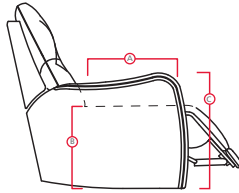

51 Sofa Recliner

47 LHF Recliner / A0 Storage Wedge 11° /  
30 Armless Recliner / A0 Storage Wedge 11° /  
46 RHF Recliner

41164 BENSON

Printed in Canada 01/2017

**PALLISER**®  
My Home, My Style, My Way™

# 41164 BENSON

**PALLISER**<sup>®</sup>  
My Home, My Style, My Way™

DIMENSIONS SHOWN AS WIDTH X DEPTH X HEIGHT.  
SPECIFICATIONS ARE CORRECT AT TIME OF PRINTING AND ARE SUBJECT TO CHANGE WITHOUT NOTICE.  
LHF – LEFT HAND FACING RHF – RIGHT HAND FACING IA – INSIDE ARM TO INSIDE ARM

**Features**

- > Back: 11 or 12 gauge sinuous springs
- > Seat: 8 gauge sinuous wire springs
- > Back filled with blown fibre
- > Chaise styling
- > Toggle power mechanism

- (A) Seat Depth 23" / 58cm
- (B) Seat Height 19" / 48cm
- (C) Arm Height 26" / 66cm