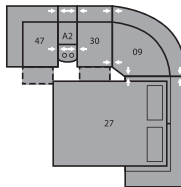

32 Rocker Recliner  
39 Power Rocker Recliner  
43 x 39 x 40"  
109 x 99 x 102cm

33 Swivel Rocker Recliner  
43 x 39 x 41"  
109 x 99 x 104cm

46 RHF Recliner  
66 RHF Power Recliner  
34 x 39 x 40"  
86 x 99 x 102cm

47 LHF Recliner  
67 LHF Power Recliner  
34 x 39 x 40"  
86 x 99 x 102cm

A0 Storage Wedge 11°  
17 x 39 x 36"  
43 x 99 x 91cm

A1 Storage Wedge 45°  
36 x 37 x 36"  
91 x 94 x 91cm

A2 Storage Console  
13 x 39 x 36"  
33 x 99 x 91cm

MA – 47/10/09/10/46  
106 x 106"  
269 x 269cm

MB – 47/10/09/27  
104 x 120"  
264 x 305cm

MD – 47/A2/30/09/27  
117 x 120"  
297 x 305cm

ME – 47/A1/10/10/A1/46  
164 x 77"  
417 x 193cm

MF – 47/A0/30/A0/46  
126 x 70"  
320 x 178cm

MG – 47/A0/30/A0/30/A0/46  
164 x 74"  
417 x 188cm

MH – 47/A2/30/A2/46  
117 x 65"  
297 x 165cm

Configurations measured in full recline.